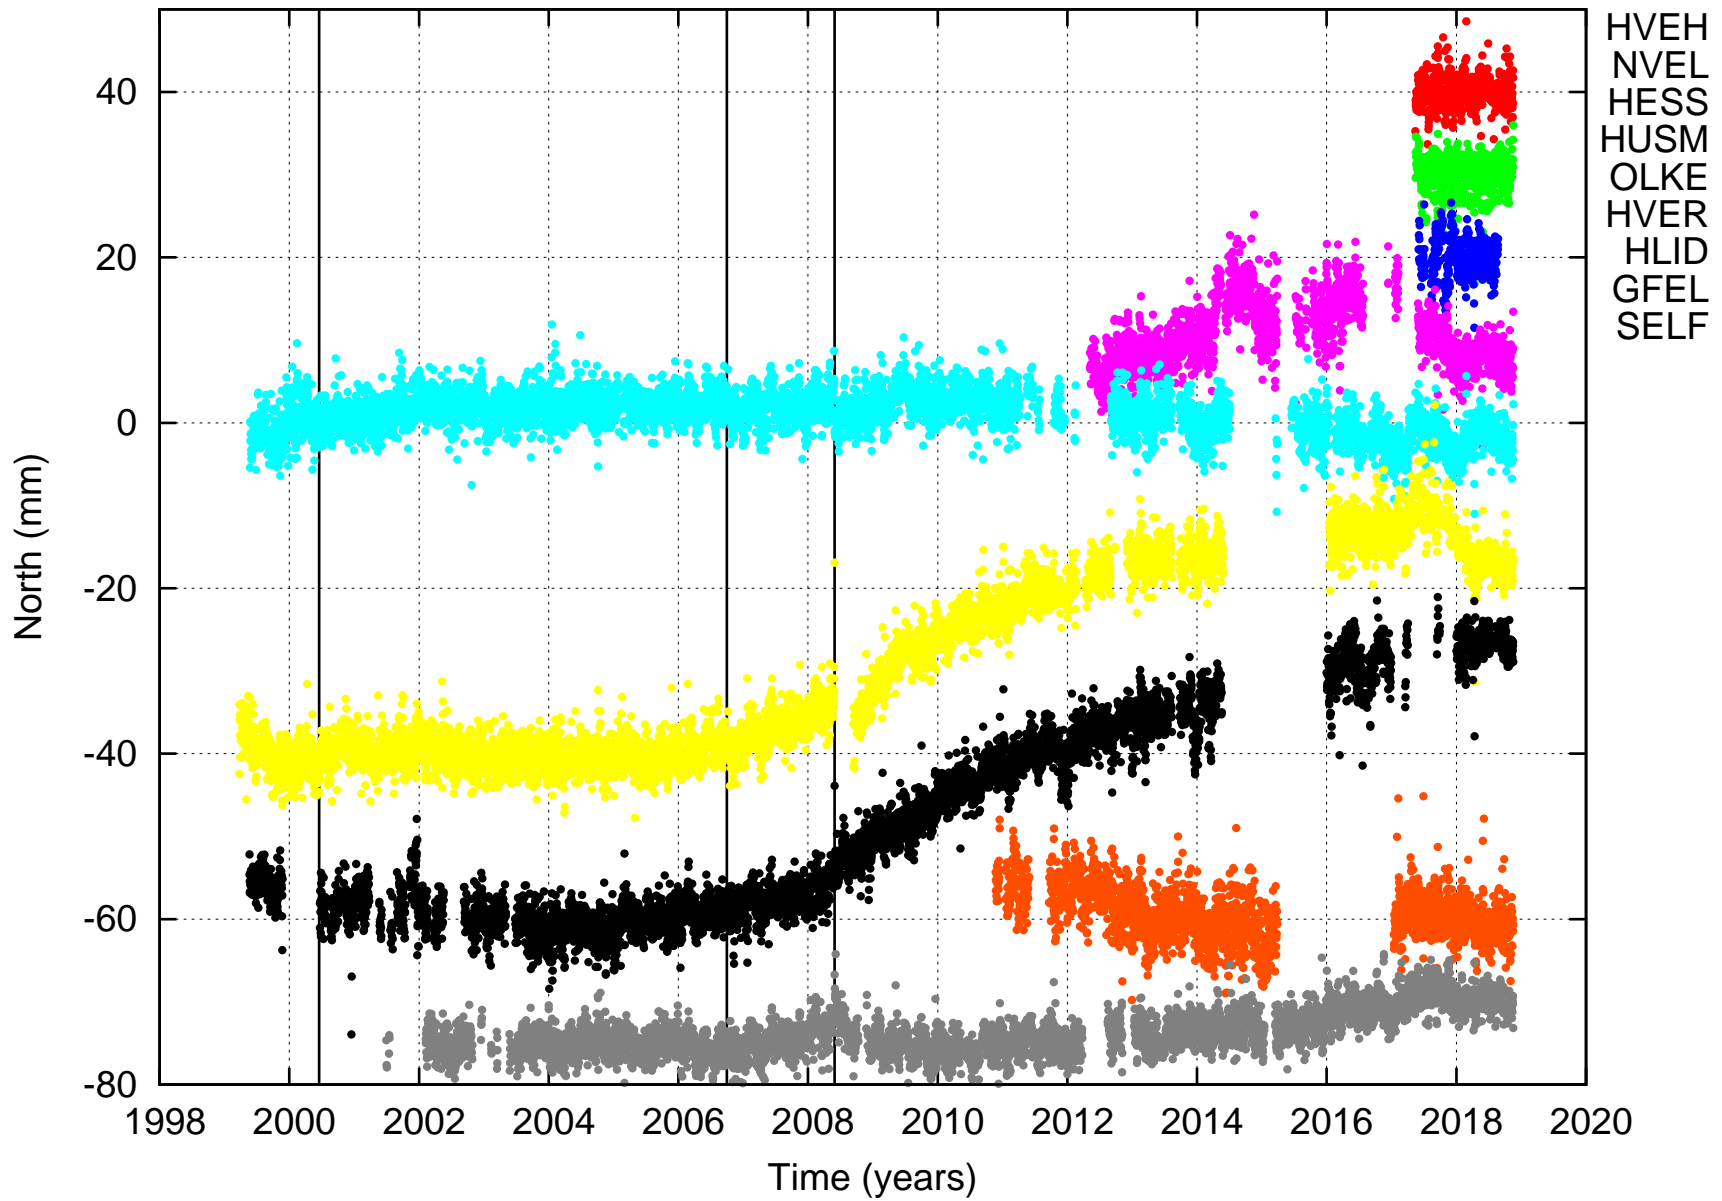

Hengill stations north residual

Created at UI by HG at 28/11/18 14:46 GMT