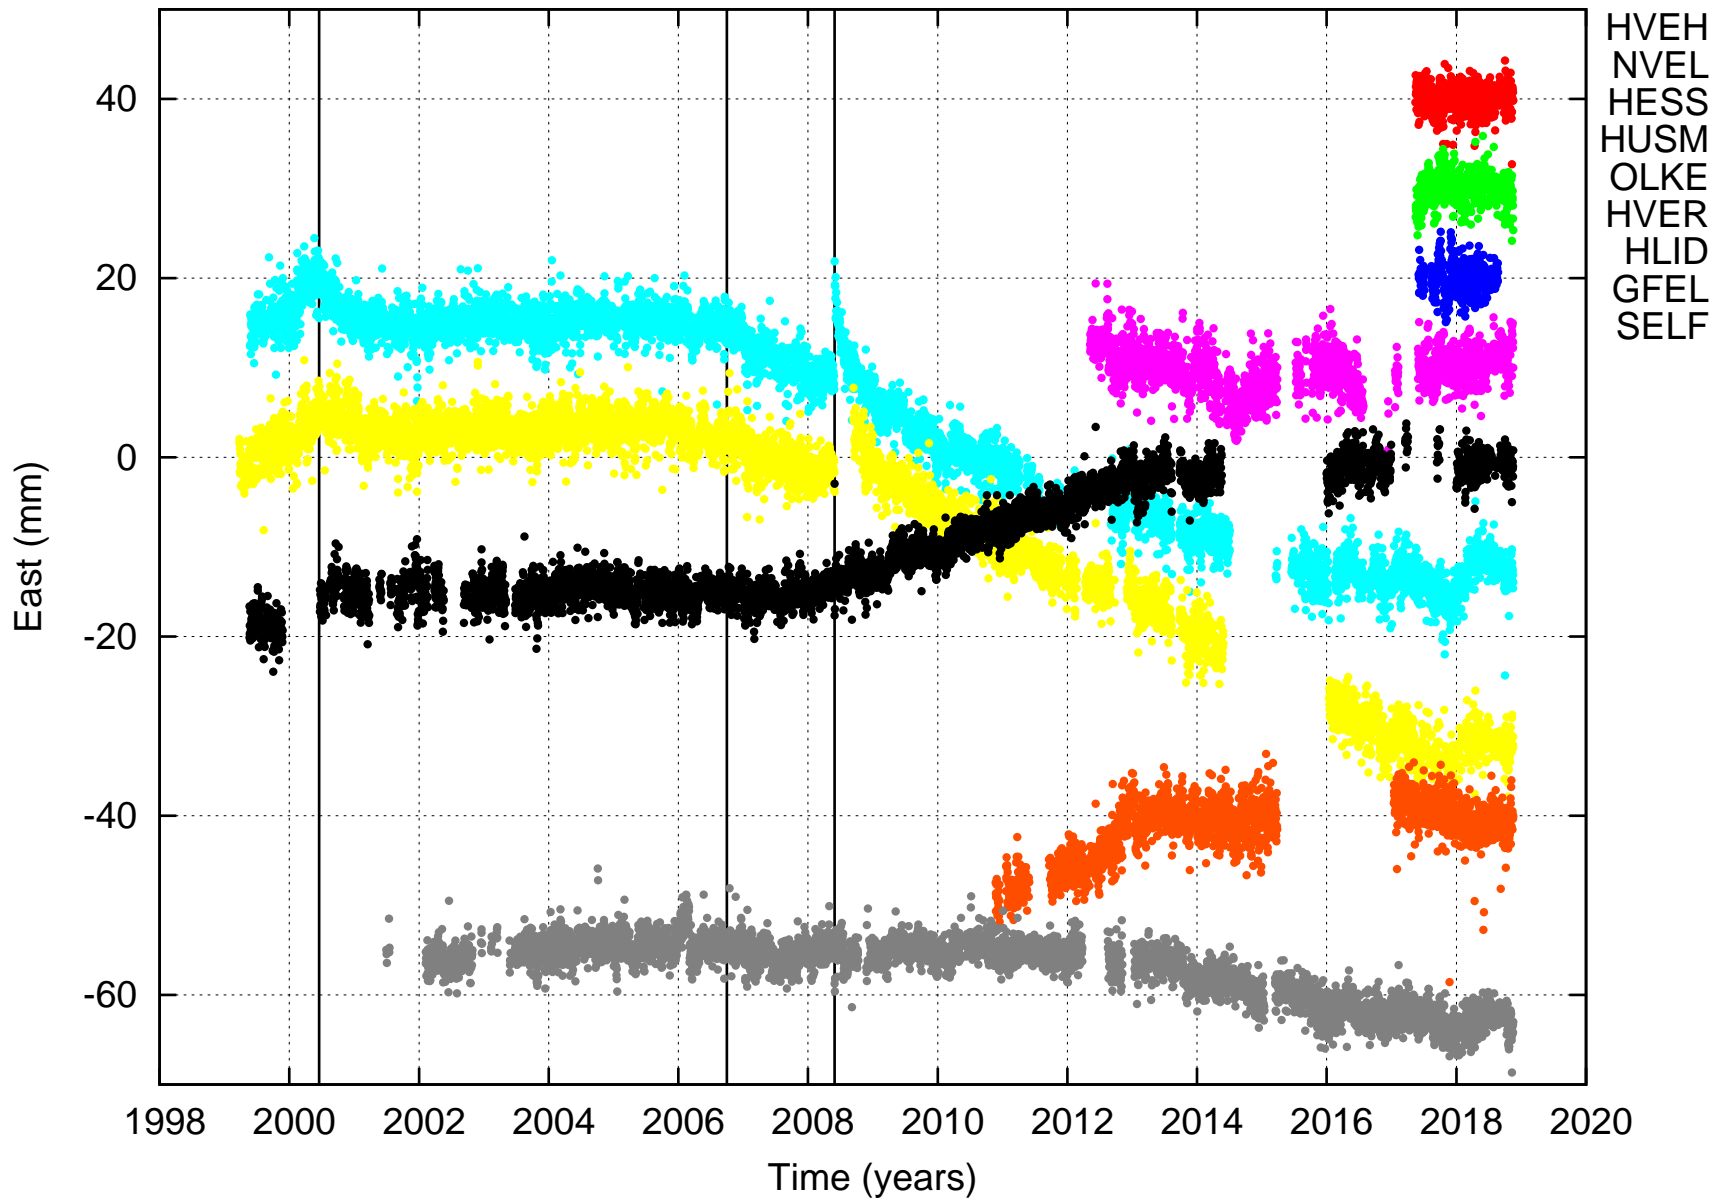

# Hengill stations east residual

Created at UI by HG at 28/11/18 14:46 GMT