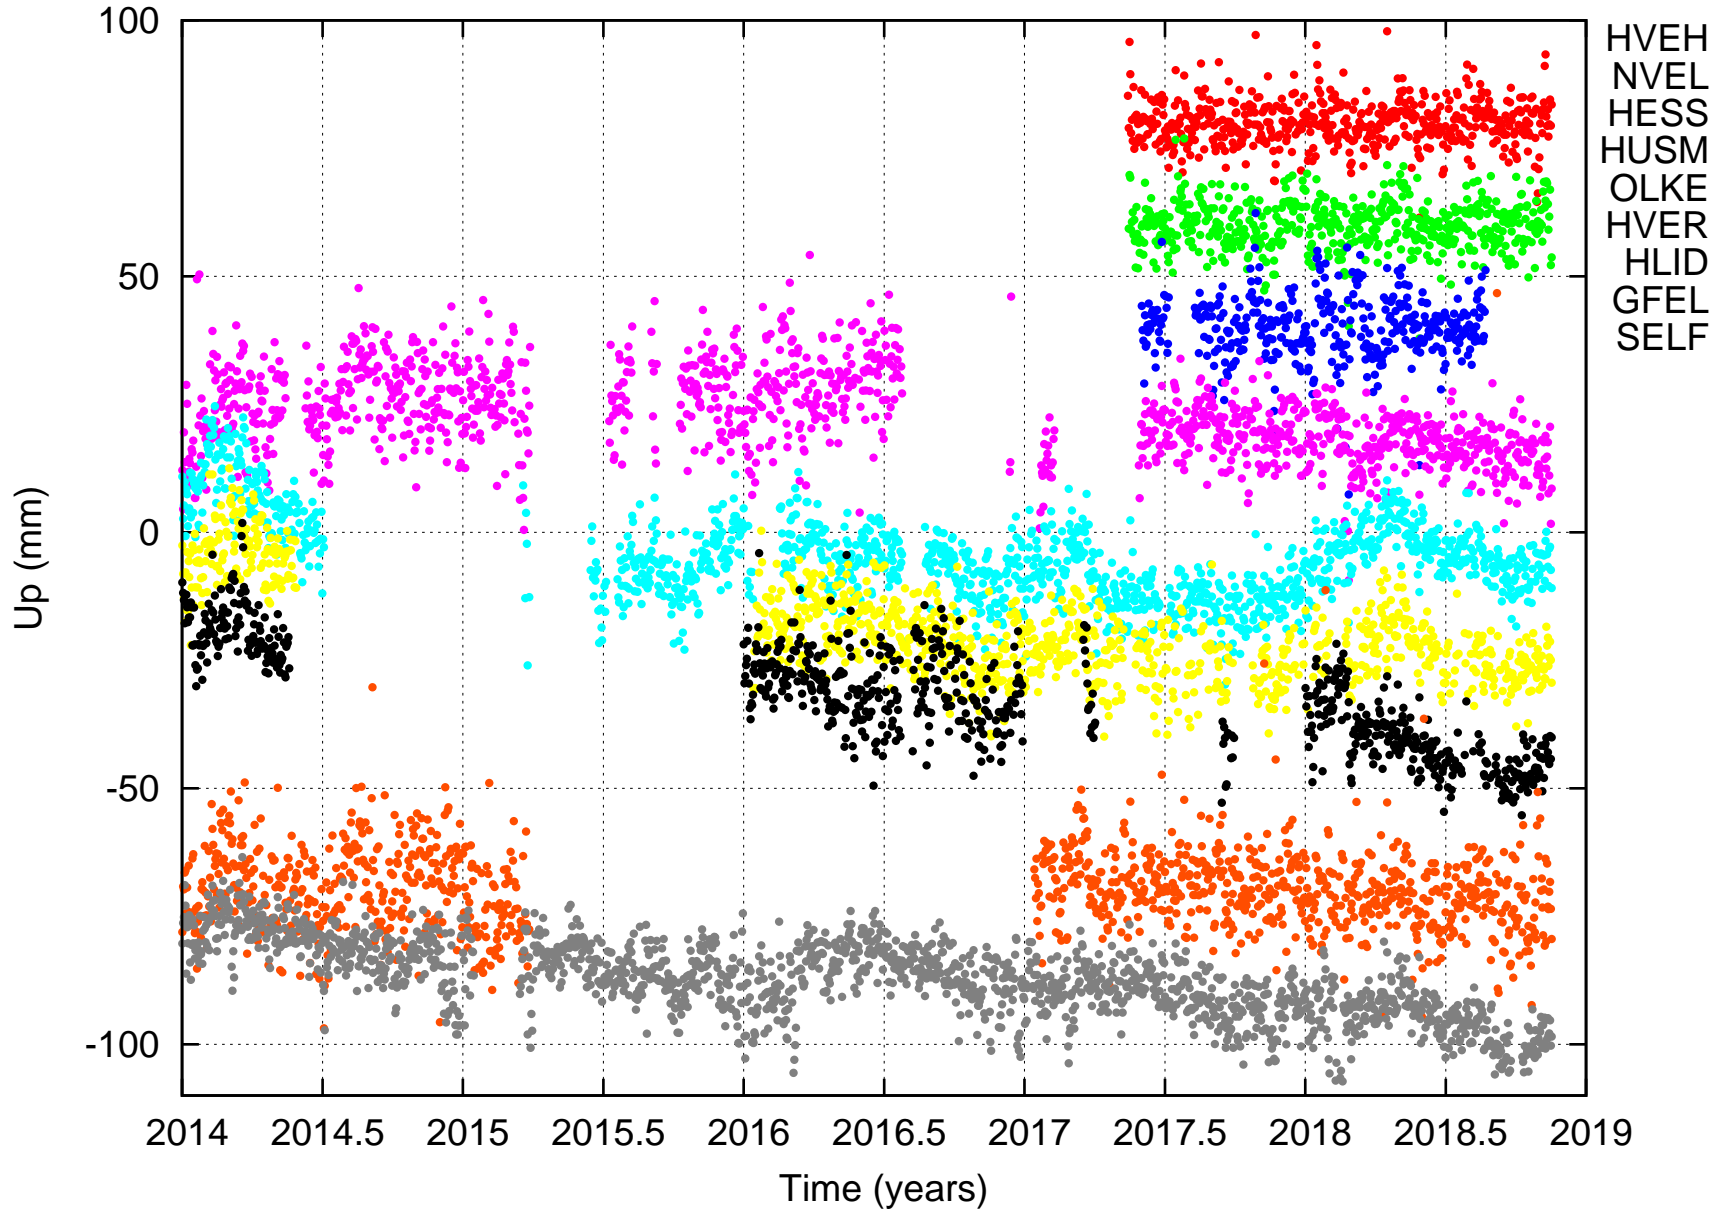

Hengill stations vertical residual since 2014

Created at UI by HG at 28/11/18 13:48 GMT