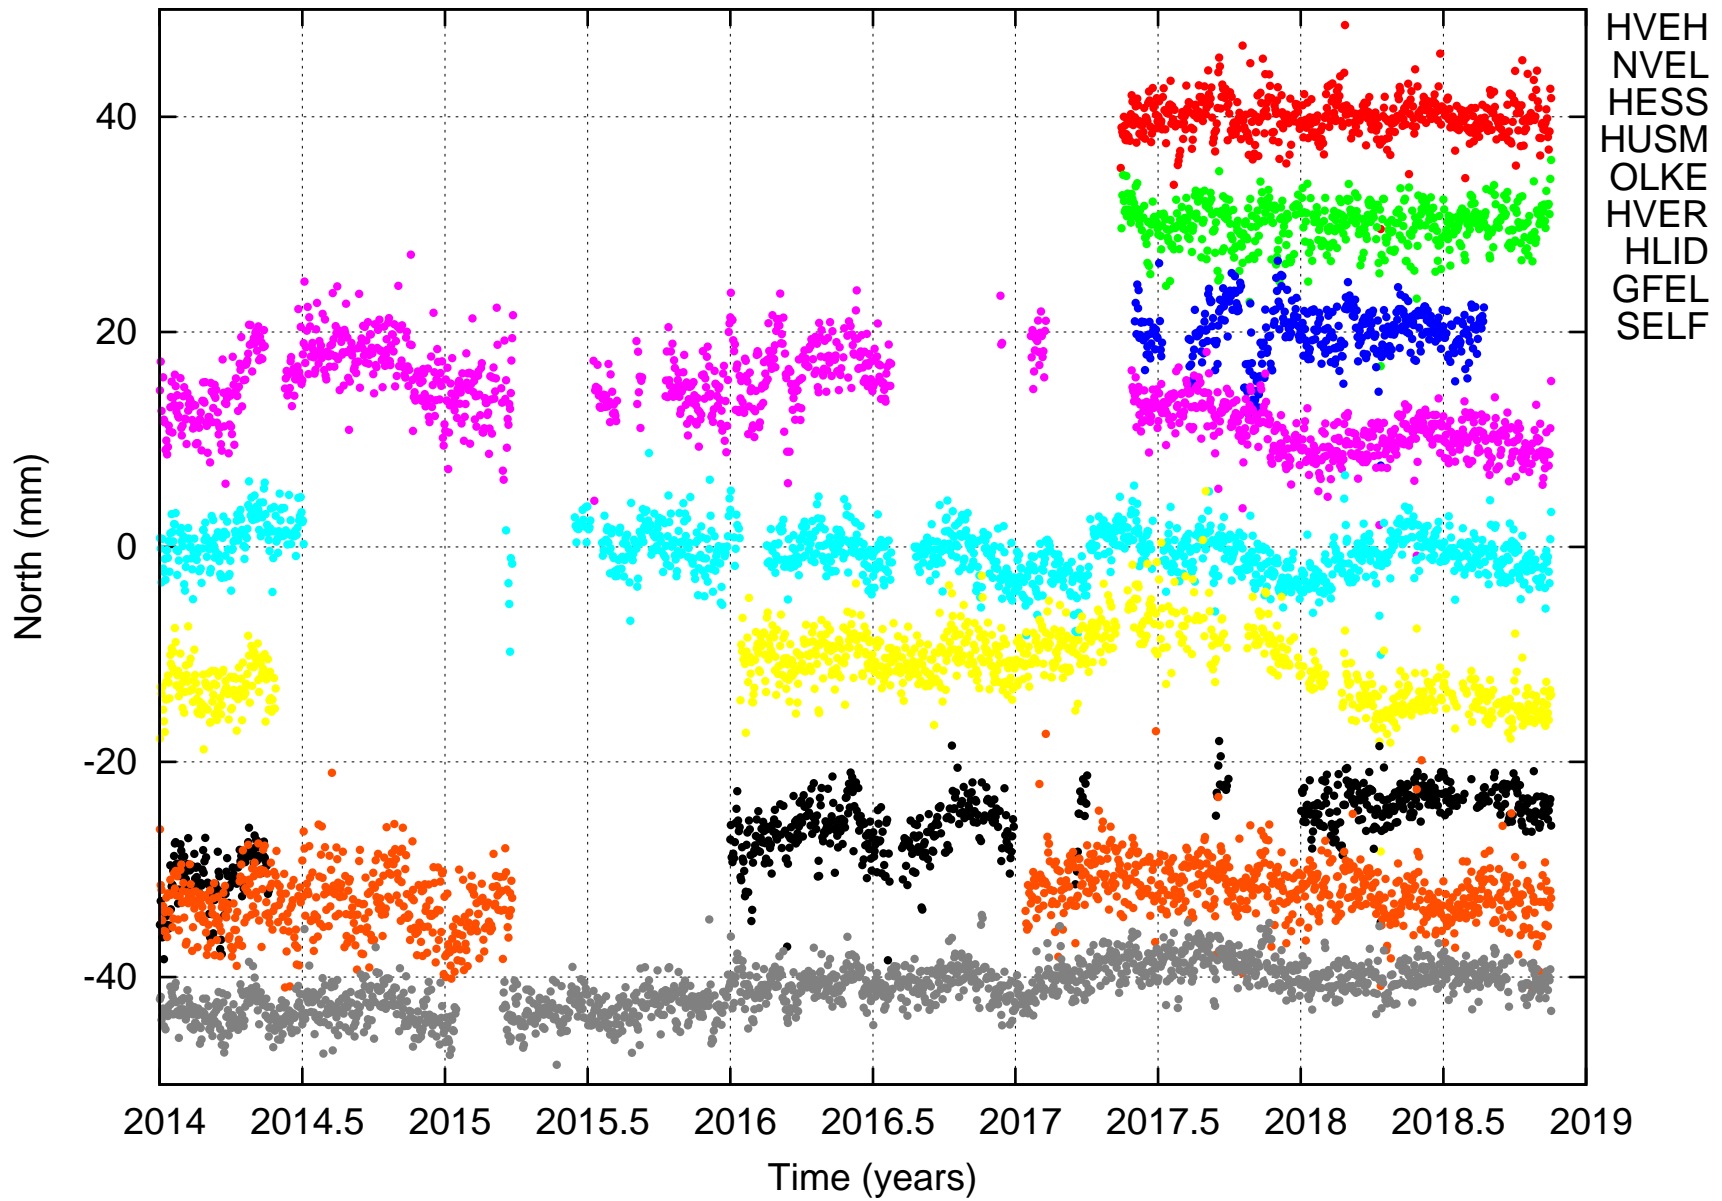

Hengill stations north residual since 2014

Created at UI by HG at 28/11/18 13:48 GMT