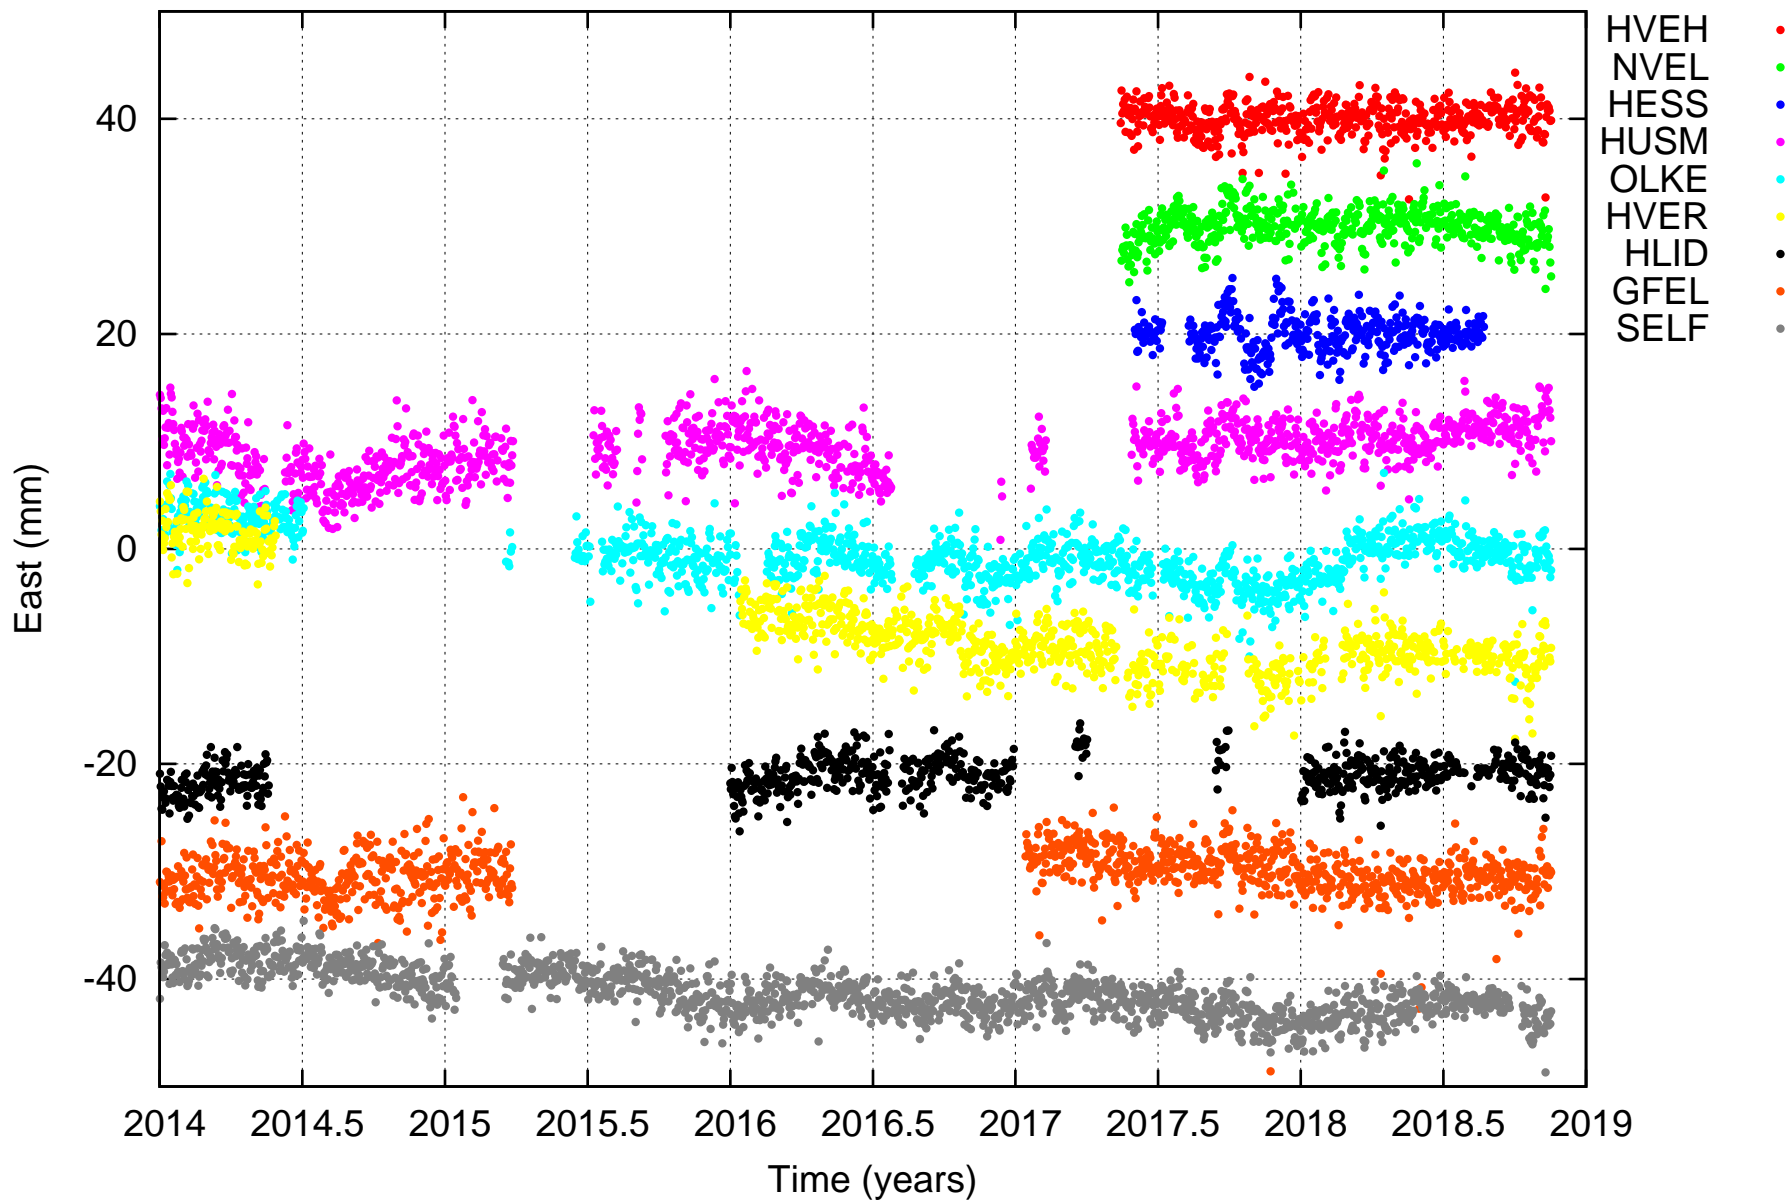

Hengill stations east residual since 2014

Created at UI by HG at 28/11/18 13:48 GMT