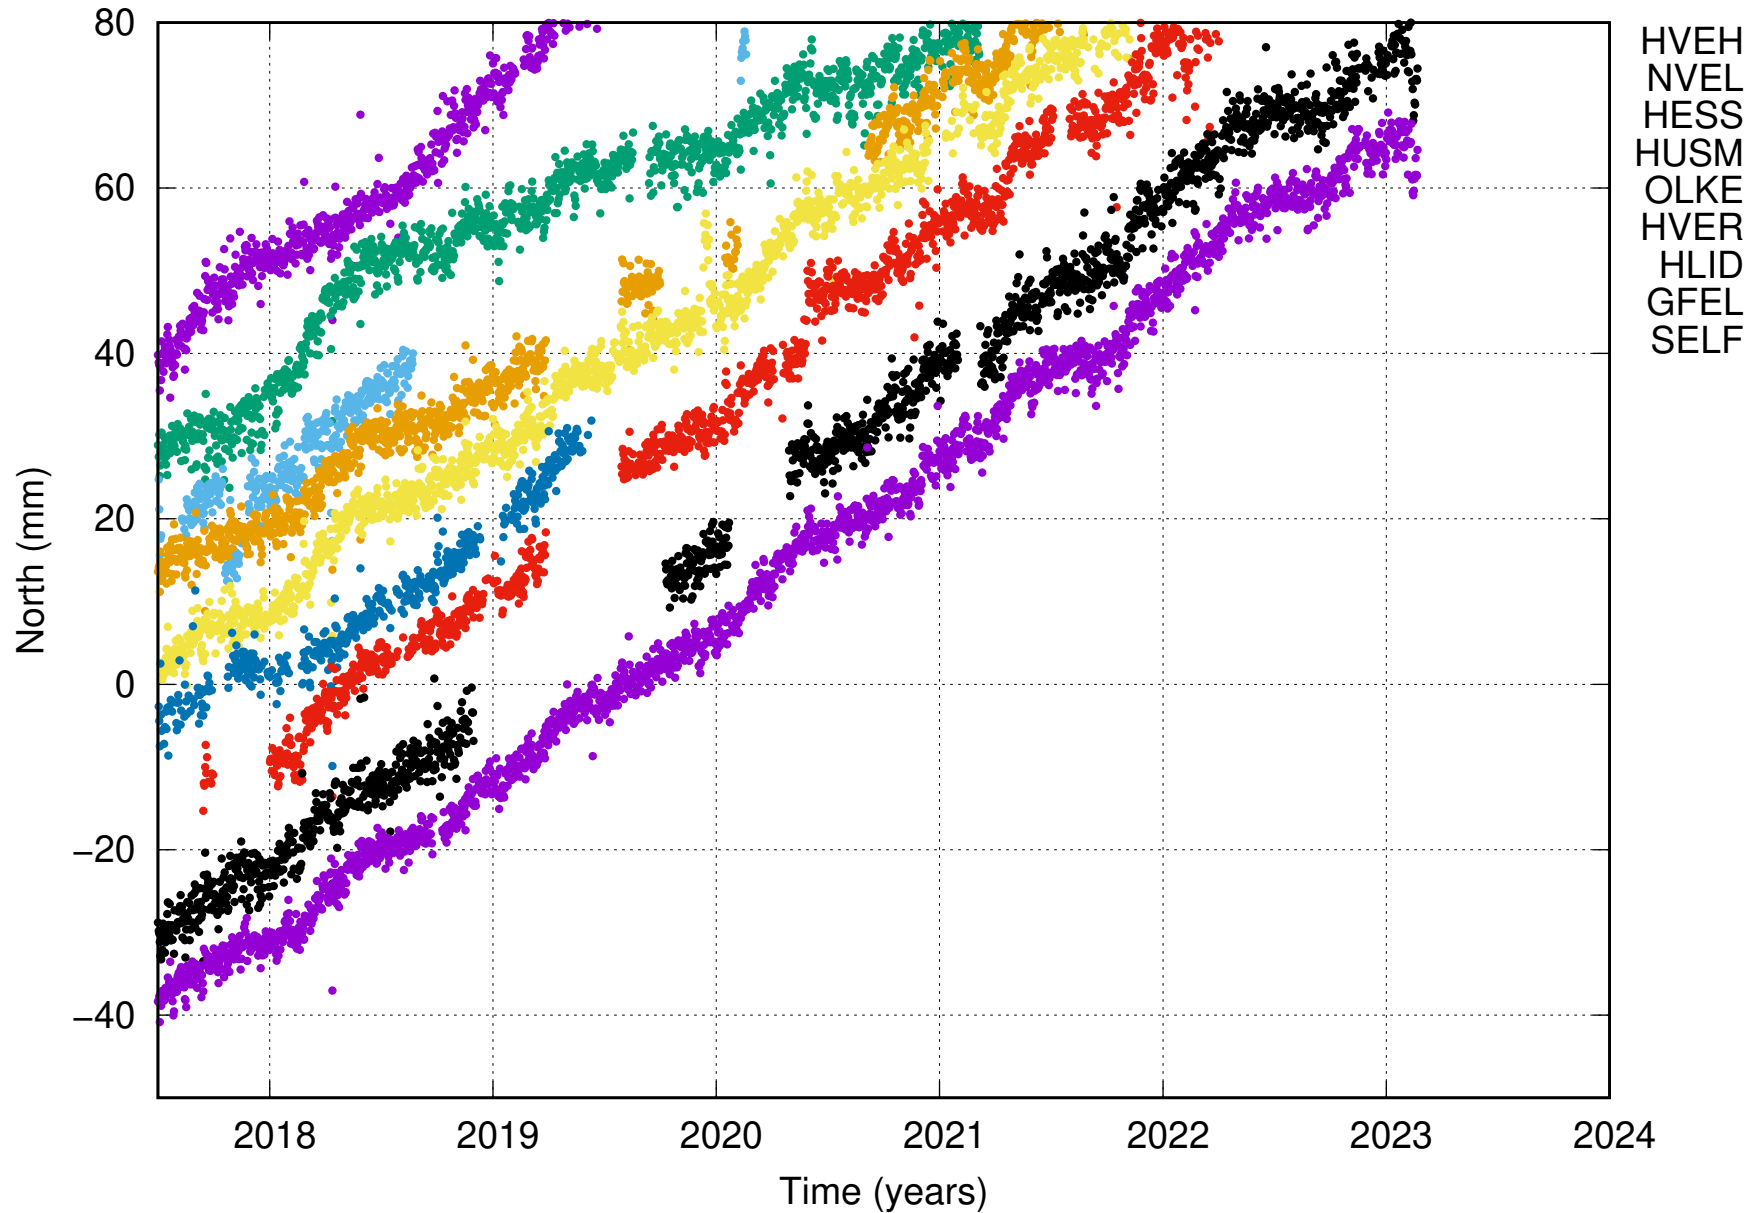

Hengill stations north component in ITRF2008 since 2017.5

Created at UI by HG at 22/02/23 13:33 GMT