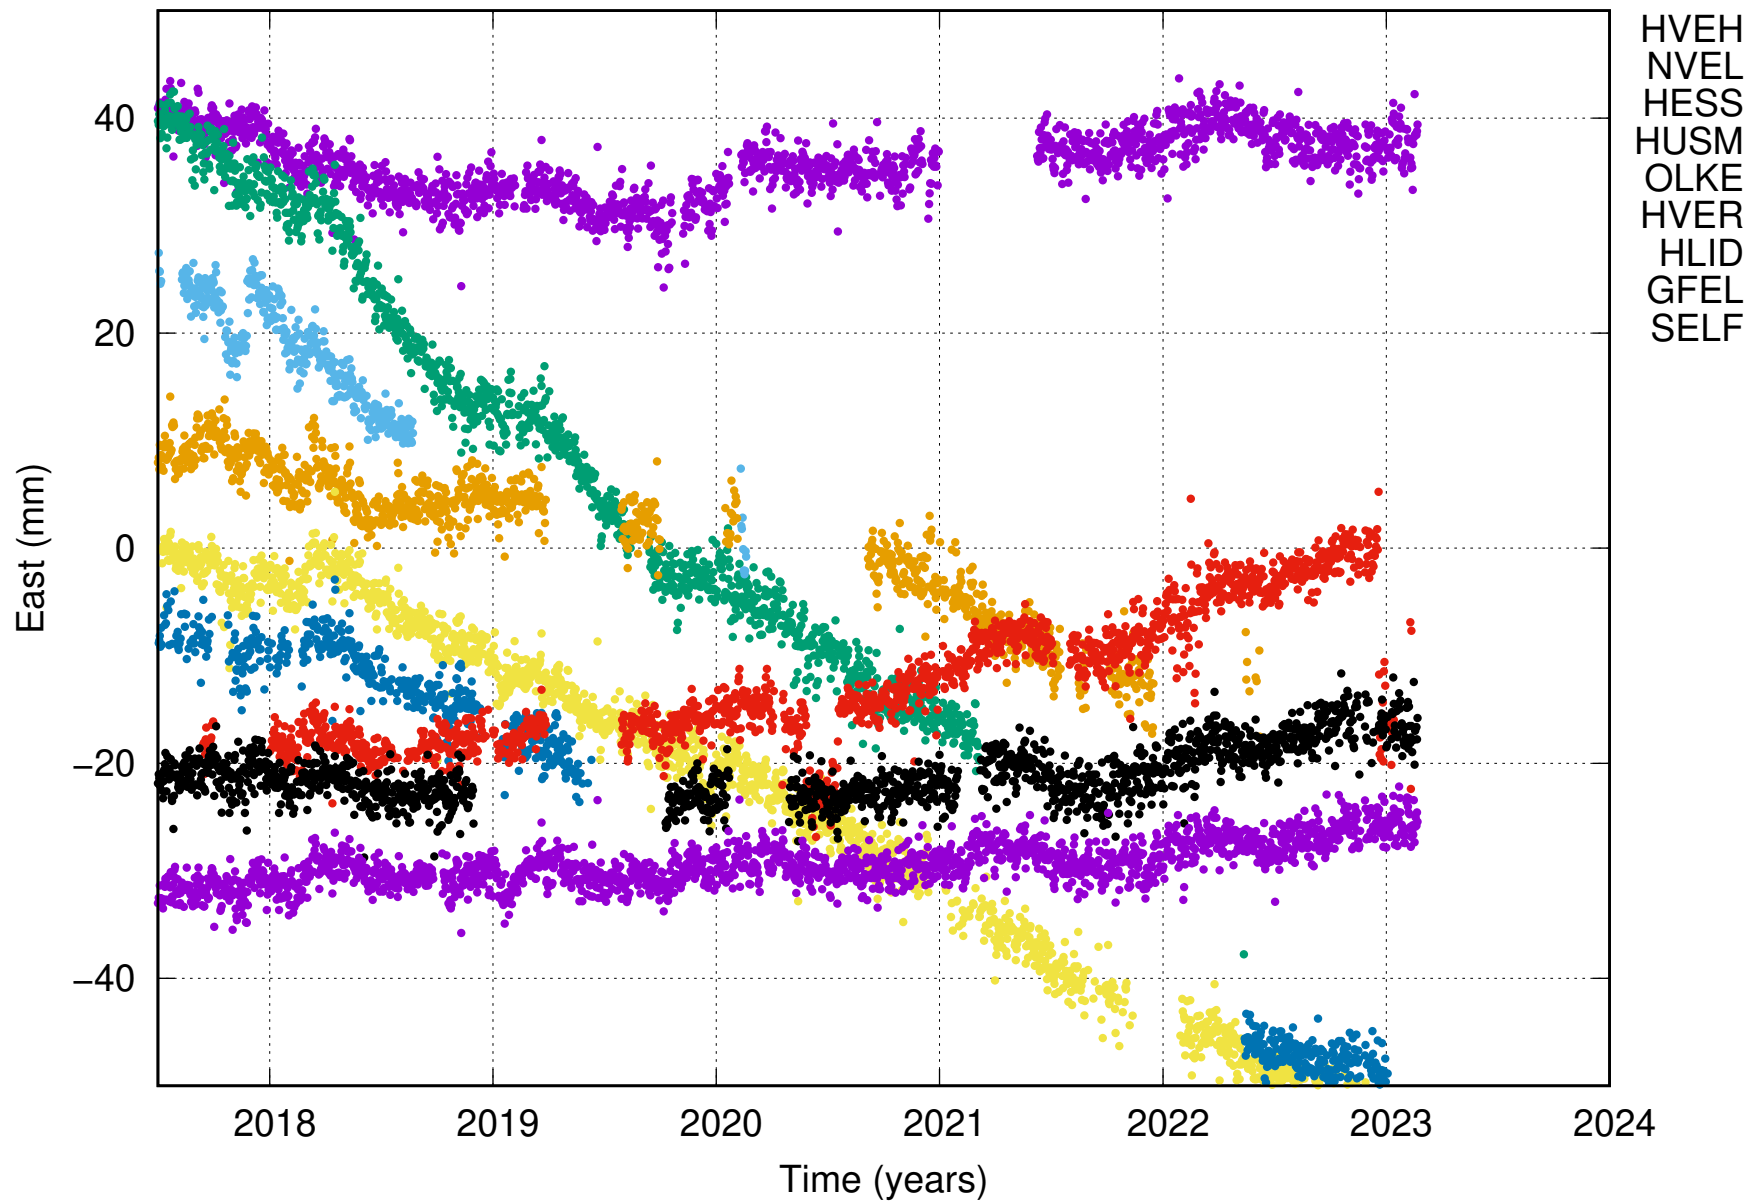

Hengill stations east component in ITRF2008 since 2017.5

Created at UI by HG at 22/02/23 13:33 GMT